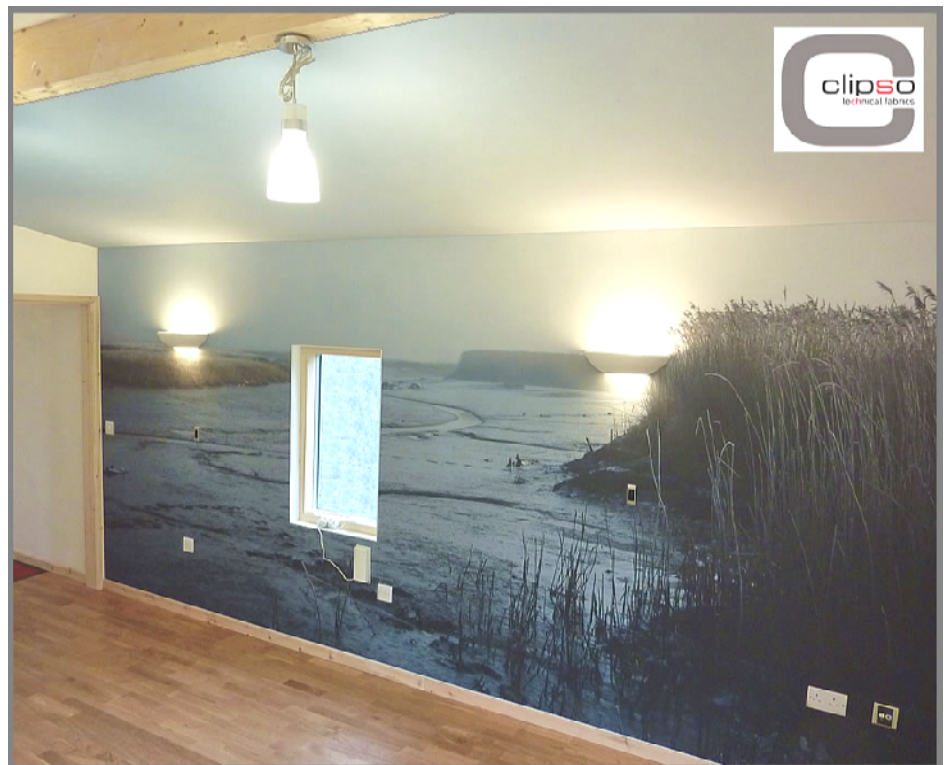

This image of the Norfolk coast at low tide brings an atmospheric and perspective enhanced view across one side of the Ergohome.

It shows just some of the unique features of the Clipso stretch fabric solution:

- Marrying of wall and ceiling one continuous image
- Effective, detailed durability of printed stretch fabric
- Easy cut-out for windows, switches, sockets etc.
- Easy use with wall lighting
- Costs comparable to plastering and painting
- Easy remodelling of the room once initial installation has taken place (simply replace fabric)
- Ability to cover minor surface imperfections (ledges/cracks)
- Sound absorbency and medical type fabrics